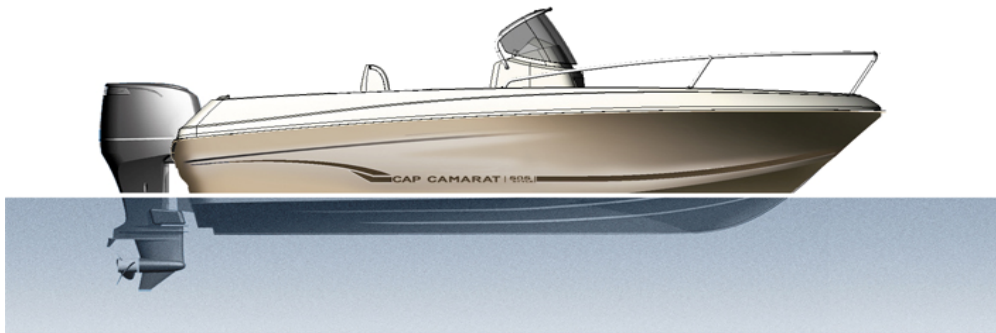

CAP CAMARAT 505CC

	£ Exc VAT	£ Inc VAT	
STANDARD BOAT EX ENGINE	8,252	9,696	<input type="checkbox"/>
STANDARD BOAT WITH SUZUKI DF50 4 STROKE OUTBOARD (50HP)	14,219	16,708	<input type="checkbox"/>
STANDARD BOAT WITH YAMAHA F50FETL 4 STROKE OUTBOARD (50HP)	14,421	16,945	<input type="checkbox"/>
ANCHOR KIT	234	275	<input type="checkbox"/>
MOORING KIT	127	149	<input type="checkbox"/>
COCKPIT TABLE	243	286	<input type="checkbox"/>
CUSHION SET - aft seat & backrest, bow seats & sun mattress (cockpit table required)	543	638	<input type="checkbox"/>
PRE-RIGGING FOR SUZUKI OUTBOARD (50 - 90HP)	349	410	<input type="checkbox"/>
PRE-RIGGING FOR YAMAHA OUTBOARD (50 - 80HP)	349	410	<input type="checkbox"/>
ETCH, PRIME AND TWO COATS ANTIFOUL	390	458	<input type="checkbox"/>